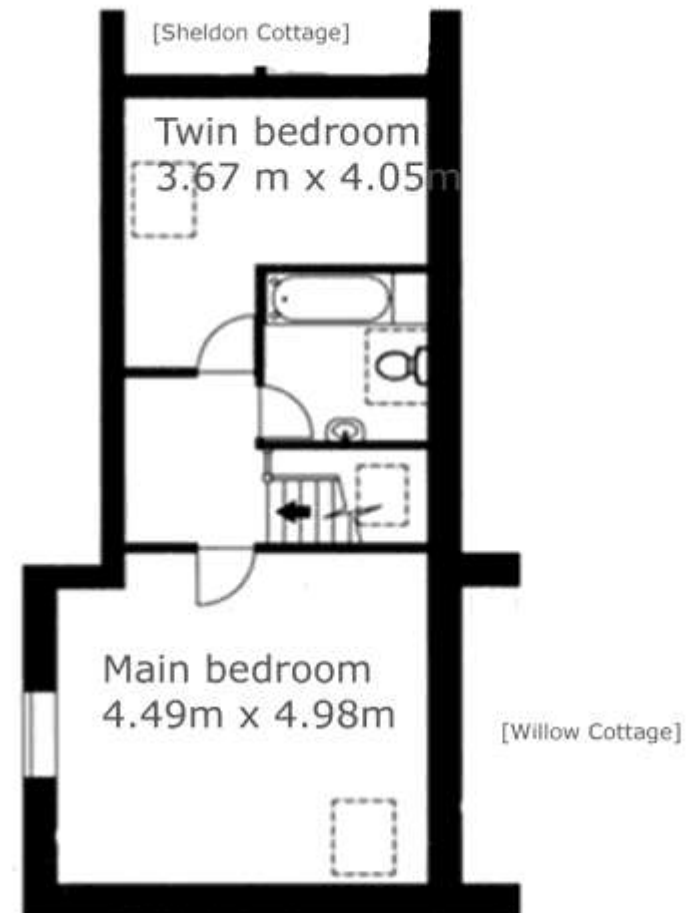

Floor Plans of Corner Cottage (sleeps 4+)

Ground floor:

First floor:

Broadway Manor Cottages
The Manor House
West End
Broadway WR12 7JP